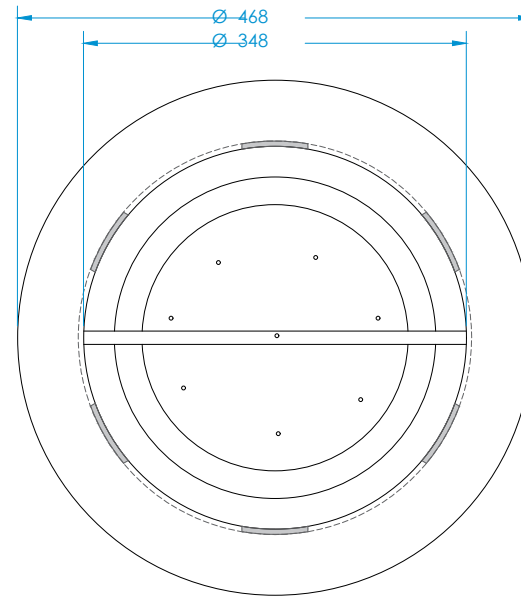

GRP Gully Basket

TOP VIEW

FRONT VIEW

SIDE VIEW